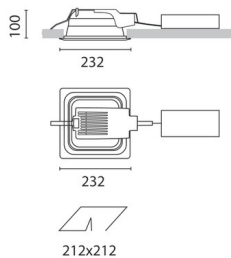

September 2012

Sistema Easy FL - Recessed fitting complete with electronic control gear 2x13 W TC-DEL

Product code:

3866

Technical description:

Recessed fitting designed to use compact fluorescent lamps. The optical assembly is made of self-extinguishing thermoplastic material. The painted steel top plate acts as a heat dissipater, consequently optimising performance levels and ensuring outputs of up to 80%. The optical assembly is designed for installation in public environments and features surfaces made with inflammable materials. The fitting is installed by means of special fastening springs, which guarantee excellent anchoring to false ceilings ranging from 1 to 25 mm in thickness. The component-holding box is already wired and fitted with a luminous element.

Installation:

Recessed with 212x212 mm holes.

Dimension:

232x232 mm h= 100 mm

Colour:

White/Aluminium (39)

Mounting:

Ceiling recessed

Wiring:

Electronic control gear.

Complies with EN605981 and pertinent regulations