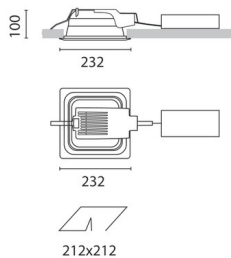

September 2012

Sistema Easy FL - Recessed fitting complete with electronic control gear 26 W TC-DEL

Product code:

3865

Technical description:

Recessed fitting designed to use compact fluorescent lamps. The optical assembly is made of self-extinguishing thermoplastic material. The painted steel top plate acts as a heat dissipater, consequently optimising performance levels and ensuring outputs of up to 80%. The optical assembly is designed for installation in public environments and features surfaces made with inflammable materials. The fitting is installed by means of special fastening springs, which guarantee excellent anchoring to false ceilings ranging from 1 to 25 mm in thickness. The component-holding box is already wired and fitted with a luminous element.

Installation:

Recessed with 212x212 mm holes.

Dimension:

232x232 mm h= 100 mm

Colour:

White/Aluminium (39)

Mounting:

Ceiling recessed

Wiring:

Electronic control gear.

Complies with EN605981 and pertinent regulations