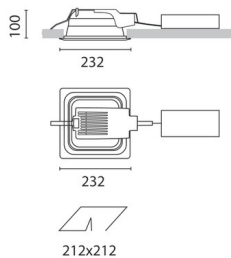

## Sistema Easy FL - Recessed fitting complete with electronic control gear 18 W TC-DEL

---

**Product code:**

3864

---

**Technical description:**

Recessed fitting designed to use compact fluorescent lamps. The optical assembly is made of self-extinguishing thermoplastic material. The painted steel top plate acts as a heat dissipater, consequently optimising performance levels and ensuring outputs of up to 80%. The optical assembly is designed for installation in public environments and features surfaces made with inflammable materials. The fitting is installed by means of special fastening springs, which guarantee excellent anchoring to false ceilings ranging from 1 to 25 mm in thickness. The component-holding box is already wired and fitted with a luminous element.

---

**Installation:**

Recessed with 212x212 mm holes.

---

**Dimension:**

232x232 mm h= 100 mm

---

**Colour:**

White/Aluminium (39)

---

**Mounting:**

Ceiling recessed

---

**Wiring:**

Electronic control gear.

---