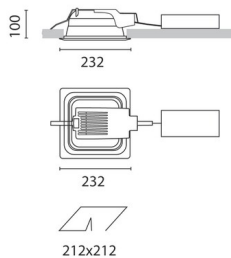

## Sistema Easy FL - Recessed fitting complete with electronic control gear 2x32 W TC-TEL

---

**Product code:**

3862

---

**Technical description:**

Recessed fitting designed to use compact fluorescent lamps. The optical assembly is made of self-extinguishing thermoplastic material. The painted steel top plate acts as a heat dissipater, consequently optimising performance levels and ensuring outputs of up to 80%. The optical assembly is designed for installation in public environments and features surfaces made with inflammable materials. The fitting is installed by means of special fastening springs, which guarantee excellent anchoring to false ceilings ranging from 1 to 25 mm in thickness. The component-holding box is already wired and fitted with a luminous element.

---

**Installation:**

Recessed with 212x212 mm holes.

---

**Dimension:**

232x232 mm h= 100 mm

---

**Colour:**

White (01)

---

**Mounting:**

Ceiling recessed

---

**Wiring:**

Electronic control gear.

Complies with EN605981 and pertinent regulations