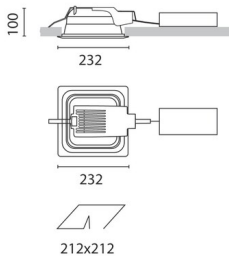

September 2012

Sistema Easy FL - Recessed fitting complete with electronic control gear 32 W TC-TEL

Product code:

3861

Technical description:

Recessed fitting designed to use compact fluorescent lamps. The optical assembly is made of self-extinguishing thermoplastic material. The painted steel top plate acts as a heat dissipater, consequently optimising performance levels and ensuring outputs of up to 80%. The optical assembly is designed for installation in public environments and features surfaces made with inflammable materials. The fitting is installed by means of special fastening springs, which guarantee excellent anchoring to false ceilings ranging from 1 to 25 mm in thickness. The component-holding box is already wired and fitted with a luminous element.

Installation:

Recessed with 212x212 mm holes.

Dimension:

232x232 mm h= 100 mm

Colour:

White (01)

Mounting:

Ceiling recessed

Wiring:

Electronic control gear.

Complies with EN605981 and pertinent regulations