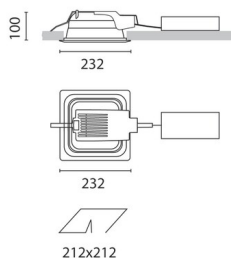

September 2012

Sistema Easy FL - Recessed fitting complete with electronic control gear 2x26 W TC-DEL

Product code:

3860

Technical description:

Recessed fitting designed to use compact fluorescent lamps. The optical assembly is made of self-extinguishing thermoplastic material. The painted steel top plate acts as a heat dissipater, consequently optimising performance levels and ensuring outputs of up to 80%. The optical assembly is designed for installation in public environments and features surfaces made with inflammable materials. The fitting is installed by means of special fastening springs, which guarantee excellent anchoring to false ceilings ranging from 1 to 25 mm in thickness. The component-holding box is already wired and fitted with a luminous element.

Installation:

Recessed with 212x212 mm holes.

Dimension:

232x232 mm h= 100 mm

Colour:

White (01)

Mounting:

Ceiling recessed

Wiring:

Electronic control gear.

Complies with EN605981 and pertinent regulations