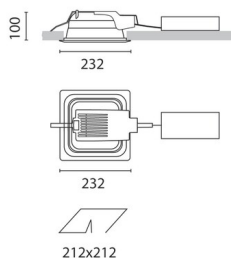

## Sistema Easy FL - Recessed fitting complete with electronic control gear 2x18 W TC-DEL

---

**Product code:**

3859

---

**Technical description:**

Recessed fitting designed to use compact fluorescent lamps. The optical assembly is made of self-extinguishing thermoplastic material. The painted steel top plate acts as a heat dissipater, consequently optimising performance levels and ensuring outputs of up to 80%. The optical assembly is designed for installation in public environments and features surfaces made with inflammable materials. The fitting is installed by means of special fastening springs, which guarantee excellent anchoring to false ceilings ranging from 1 to 25 mm in thickness. The component-holding box is already wired and fitted with a luminous element.

---

**Installation:**

Recessed with 212x212 mm holes.

---

**Dimension:**

232x232 mm h= 100 mm

---

**Colour:**

White (01)

---

**Mounting:**

Ceiling recessed

---

**Wiring:**

Electronic control gear.

---