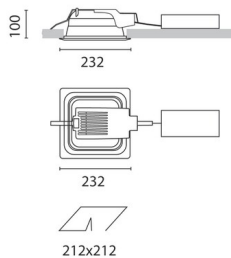

September 2012

Sistema Easy FL - Recessed fitting complete with electronic control gear 2x13 W TC-DEL

Product code:

3858

Technical description:

Recessed fitting designed to use compact fluorescent lamps. The optical assembly is made of self-extinguishing thermoplastic material. The painted steel top plate acts as a heat dissipater, consequently optimising performance levels and ensuring outputs of up to 80%. The optical assembly is designed for installation in public environments and features surfaces made with inflammable materials. The fitting is installed by means of special fastening springs, which guarantee excellent anchoring to false ceilings ranging from 1 to 25 mm in thickness. The component-holding box is already wired and fitted with a luminous element.

Installation:

Recessed with 212x212 mm holes.

Dimension:

232x232 mm h= 100 mm

Colour:

White (01)

Mounting:

Ceiling recessed

Wiring:

Electronic control gear.

Complies with EN605981 and pertinent regulations