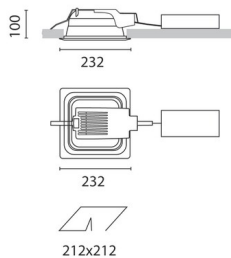

September 2012

Sistema Easy FL - Recessed fitting complete with electronic control gear 26 W TC-DEL

Product code:

3857

Technical description:

Recessed fitting designed to use compact fluorescent lamps. The optical assembly is made of self-extinguishing thermoplastic material. The painted steel top plate acts as a heat dissipater, consequently optimising performance levels and ensuring outputs of up to 80%. The optical assembly is designed for installation in public environments and features surfaces made with inflammable materials. The fitting is installed by means of special fastening springs, which guarantee excellent anchoring to false ceilings ranging from 1 to 25 mm in thickness. The component-holding box is already wired and fitted with a luminous element.

Installation:

Recessed with 212x212 mm holes.

Dimension:

232x232 mm h= 100 mm

Colour:

White (01)

Mounting:

Ceiling recessed

Wiring:

Electronic control gear.

Complies with EN605981 and pertinent regulations