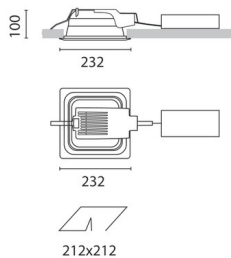

September 2012

Sistema Easy FL - Recessed fitting complete with electronic control gear 18 W TC-DEL

Product code:

3856

Technical description:

Recessed fitting designed to use compact fluorescent lamps. The optical assembly is made of self-extinguishing thermoplastic material. The painted steel top plate acts as a heat dissipater, consequently optimising performance levels and ensuring outputs of up to 80%. The optical assembly is designed for installation in public environments and features surfaces made with inflammable materials. The fitting is installed by means of special fastening springs, which guarantee excellent anchoring to false ceilings ranging from 1 to 25 mm in thickness. The component-holding box is already wired and fitted with a luminous element.

Installation:

Recessed with 212x212 mm holes.

Dimension:

232x232 mm h= 100 mm

Colour:

White (01)

Mounting:

Ceiling recessed

Wiring:

Electronic control gear.

Complies with EN605981 and pertinent regulations