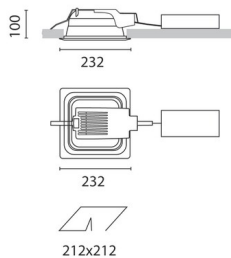

September 2012

Sistema Easy FL - Recessed fitting complete with electromagnetic control gear 18 W TC-D

Product code:

3850

Technical description:

Recessed fitting designed to use compact fluorescent lamps. The optical assembly is made of self-extinguishing thermoplastic material. The painted steel top plate acts as a heat dissipater, consequently optimising performance levels and ensuring outputs of up to 80%. The optical assembly is designed for installation in public environments and features surfaces made with inflammable materials. The fitting is installed by means of special fastening springs, which guarantee excellent anchoring to false ceilings ranging from 1 to 25 mm in thickness. The component-holding box is already wired and fitted with a luminous element.

Installation:

Recessed with 212x212 mm holes.

Dimension:

232x232 mm h= 100 mm

Colour:

Grey/White (B5)

Mounting:

Ceiling recessed

Wiring:

Phased electromagnetic control gear.

Complies with EN605981 and pertinent regulations