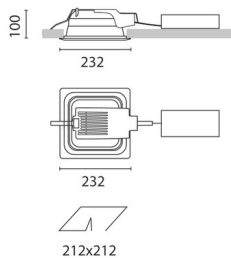

September 2012

Sistema Easy FL - Recessed fitting complete with electromagnetic control gear 2x26 W TC-D

Product code:

3848

Technical description:

Recessed fitting designed to use compact fluorescent lamps. The optical assembly is made of self-extinguishing thermoplastic material. The painted steel top plate acts as a heat dissipater, consequently optimising performance levels and ensuring outputs of up to 80%. The optical assembly is designed for installation in public environments and features surfaces made with inflammable materials. The fitting is installed by means of special fastening springs, which guarantee excellent anchoring to false ceilings ranging from 1 to 25 mm in thickness. The component-holding box is already wired and fitted with a luminous element.

Installation:

Recessed with 212x212 mm holes.

Dimension:

232x232 mm h= 100 mm

Colour:

White/Aluminium (39)

Mounting:

Ceiling recessed

Wiring:

Phased electromagnetic control gear.

Complies with EN605981 and pertinent regulations