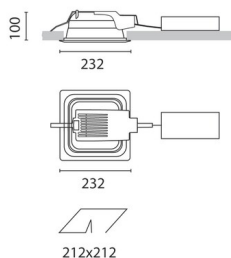

## Sistema Easy FL - Recessed fitting complete with electromagnetic control gear 2x18 W TC-D

---

**Product code:**

3847

---

**Technical description:**

Recessed fitting designed to use compact fluorescent lamps. The optical assembly is made of self-extinguishing thermoplastic material. The painted steel top plate acts as a heat dissipater, consequently optimising performance levels and ensuring outputs of up to 80%. The optical assembly is designed for installation in public environments and features surfaces made with inflammable materials. The fitting is installed by means of special fastening springs, which guarantee excellent anchoring to false ceilings ranging from 1 to 25 mm in thickness. The component-holding box is already wired and fitted with a luminous element.

---

**Installation:**

Recessed with 212x212 mm holes.

---

**Dimension:**

232x232 mm h= 100 mm

---

**Colour:**

White/Aluminium (39)

---

**Mounting:**

Ceiling recessed

---

**Wiring:**

Phased electromagnetic control gear.

Complies with EN605981 and pertinent regulations