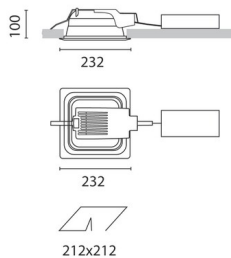

## Sistema Easy FL - Recessed fitting complete with electromagnetic control gear 2x13 W TC-D

---

**Product code:**

3846

---

**Technical description:**

Recessed fitting designed to use compact fluorescent lamps. The optical assembly is made of self-extinguishing thermoplastic material. The painted steel top plate acts as a heat dissipater, consequently optimising performance levels and ensuring outputs of up to 80%. The optical assembly is designed for installation in public environments and features surfaces made with inflammable materials. The fitting is installed by means of special fastening springs, which guarantee excellent anchoring to false ceilings ranging from 1 to 25 mm in thickness. The component-holding box is already wired and fitted with a luminous element.

---

**Installation:**

Recessed with 212x212 mm holes.

---

**Dimension:**

232x232 mm h= 100 mm

---

**Colour:**

White/Aluminium (39)

---

**Mounting:**

Ceiling recessed

---

**Wiring:**

Phased electromagnetic control gear.

---