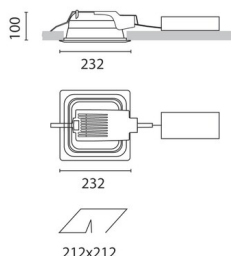

September 2012

Sistema Easy FL - Recessed fitting complete with electromagnetic control gear 18 W TC-D**Product code:**

3844

Technical description:

Recessed fitting designed to use compact fluorescent lamps. The optical assembly is made of self-extinguishing thermoplastic material. The painted steel top plate acts as a heat dissipater, consequently optimising performance levels and ensuring outputs of up to 80%. The optical assembly is designed for installation in public environments and features surfaces made with inflammable materials. The fitting is installed by means of special fastening springs, which guarantee excellent anchoring to false ceilings ranging from 1 to 25 mm in thickness. The component-holding box is already wired and fitted with a luminous element.

Installation:

Recessed with 212x212 mm holes.

Dimension:

232x232 mm h= 100 mm

Colour:

White/Aluminium (39)

Mounting:

Ceiling recessed

Wiring:

Phased electromagnetic control gear.

Complies with EN605981 and pertinent regulations