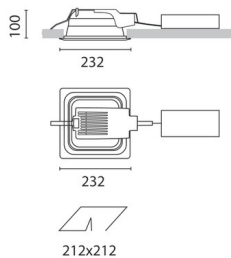

September 2012

Sistema Easy FL - Recessed fitting complete with electromagnetic control gear 2x26 W TC-D

Product code:

3842

Technical description:

Recessed fitting designed to use compact fluorescent lamps. The optical assembly is made of self-extinguishing thermoplastic material. The painted steel top plate acts as a heat dissipater, consequently optimising performance levels and ensuring outputs of up to 80%. The optical assembly is designed for installation in public environments and features surfaces made with inflammable materials. The fitting is installed by means of special fastening springs, which guarantee excellent anchoring to false ceilings ranging from 1 to 25 mm in thickness. The component-holding box is already wired and fitted with a luminous element.

Installation:

Recessed with 212x212 mm holes.

Dimension:

232x232 mm h= 100 mm

Colour:

White (01)

Mounting:

Ceiling recessed

Wiring:

Phased electromagnetic control gear.

Complies with EN605981 and pertinent regulations