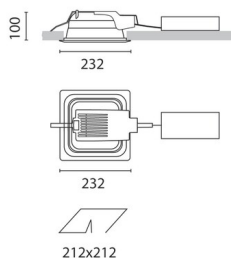

## Sistema Easy FL - Recessed fitting complete with electromagnetic control gear 2x18 W TC-D

**Product code:**

3841

**Technical description:**

Recessed fitting designed to use compact fluorescent lamps. The optical assembly is made of self-extinguishing thermoplastic material. The painted steel top plate acts as a heat dissipater, consequently optimising performance levels and ensuring outputs of up to 80%. The optical assembly is designed for installation in public environments and features surfaces made with inflammable materials. The fitting is installed by means of special fastening springs, which guarantee excellent anchoring to false ceilings ranging from 1 to 25 mm in thickness. The component-holding box is already wired and fitted with a luminous element.

**Installation:**

Recessed with 212x212 mm holes.

**Dimension:**

232x232 mm h= 100 mm

**Colour:**

White (01)

**Mounting:**

Ceiling recessed

**Wiring:**

Phased electromagnetic control gear.

Complies with EN605981 and pertinent regulations