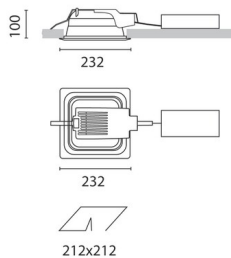

September 2012

Sistema Easy FL - Recessed fitting complete with electromagnetic control gear 26 W TC-D

Product code:

3839

Technical description:

Recessed fitting designed to use compact fluorescent lamps. The optical assembly is made of self-extinguishing thermoplastic material. The painted steel top plate acts as a heat dissipater, consequently optimising performance levels and ensuring outputs of up to 80%. The optical assembly is designed for installation in public environments and features surfaces made with inflammable materials. The fitting is installed by means of special fastening springs, which guarantee excellent anchoring to false ceilings ranging from 1 to 25 mm in thickness. The component-holding box is already wired and fitted with a luminous element.

Installation:

Recessed with 212x212 mm holes.

Dimension:

232x232 mm h= 100 mm

Colour:

White (01)

Mounting:

Ceiling recessed

Wiring:

Phased electromagnetic control gear.

Complies with EN605981 and pertinent regulations