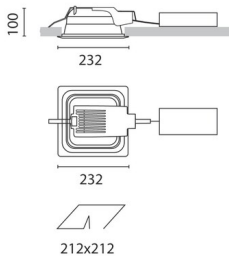

## Sistema Easy FL - Recessed fitting complete with electromagnetic control gear 18 W TC-D

---

**Product code:**

3838

---

**Technical description:**

Recessed fitting designed to use compact fluorescent lamps. The optical assembly is made of self-extinguishing thermoplastic material. The painted steel top plate acts as a heat dissipater, consequently optimising performance levels and ensuring outputs of up to 80%. The optical assembly is designed for installation in public environments and features surfaces made with inflammable materials. The fitting is installed by means of special fastening springs, which guarantee excellent anchoring to false ceilings ranging from 1 to 25 mm in thickness. The component-holding box is already wired and fitted with a luminous element.

---

**Installation:**

Recessed with 212x212 mm holes.

---

**Dimension:**

232x232 mm h= 100 mm

---

**Colour:**

White (01)

---

**Mounting:**

Ceiling recessed

---

**Wiring:**

Phased electromagnetic control gear.

---