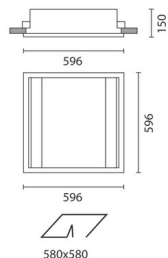

September 2012

Base lighting - Recessed luminaire with solid cover plates, electronic control gear and emergency light with inverter TC-L2x55W

Product code:

3664

Technical description:

Recessed luminaire for TC-L compact fluorescent lamps. White-finished sheet-steel body, white-painted sheet-steel cover plate. The lined aluminium reflector ensures an excellent distribution of the luminous flow. Simplified maintenance. The cover plates can be removed without tools to change the lamp.

Installation:

Installation on grids of 600 mm modular false ceiling panels. Optional square steel brackets are available for installation in false ceilings without visible grid (installed from below). Installation hole dimensions 580x580 mm.

Dimension:

596x596mm H =150mm

Colour:

White (01)

Weight [Kg]:

9

Mounting:

Ceiling recessed

Wiring:

Control gear contained inside the fitting for TC-L compact fluorescent lamps, with electronic ballast complete with inverter and battery pack for emergency light; permanent emergency light with 1-hour autonomy with terminal boards designed for REST MODE.

Complies with EN605981 and pertinent regulations