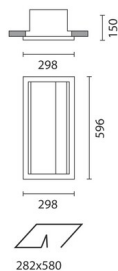

September 2012

Base lighting - Asymmetric recessed luminaire with solid adjustable cover plate and electronic control gear TC-L55W

Attention! Code out of production - 2012

Product code:

3656

Technical description:

Recessed luminaire for TC-L compact fluorescent lamps. White-finished sheet-steel body, white-painted sheet-steel cover plate. The lined aluminium reflector ensures an excellent distribution of the luminous flow. Simplified maintenance. The cover plate can be removed without tools to change the lamp.

Installation:

Installation on grids of 600 mm modular false ceiling panels. Optional square steel brackets are available for installation in false ceilings without visible grid (installed from below). Installation hole dimensions 282x580 mm.

Dimension:

298x596mm H =150mm

Colour:

White (01)

Weight [Kg]:

4,4

Mounting:

Ceiling recessed

Wiring:

Control gear contained inside the fitting, for TC-L compact fluorescent lamps, with electronic ballast.

Complies with EN605981 and pertinent regulations