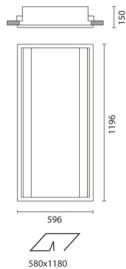

September 2012

Base lighting - Recessed luminaire with solid cover plate and electronic control gear T16x54W

Product code:

3649

Technical description:

Recessed luminaire for T16 linear fluorescent lamps. White-finished sheet-steel body, white-painted sheet-steel cover plate. The lined aluminium reflector ensures an excellent distribution of the luminous flow. Simplified maintenance. The cover plates can be removed without tools to change the lamp.

Installation:

Installation on grids of 600 mm modular false ceiling panels. Optional square steel brackets are available for installation in false ceilings without visible grid (installed from below). Installation hole dimensions 580x1180 mm.

Dimension:

1196x596mm H 150mm

Colour:

White (01)

Weight [Kg]:

10,5

Mounting:

Ceiling recessed

Wiring:

Control gear contained inside the fitting, for T16 linear fluorescent lamps, with electronic ballast.

Complies with EN605981 and pertinent regulations