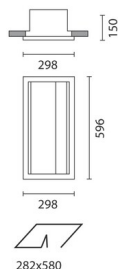

September 2012

Base lighting - Asymmetric recessed luminaire with solid adjustable cover plate and digital dimmable electronic control gear

DALI TC-L55W

Attention! Code out of production - 2012

Product code:

3636

Technical description:

Recessed luminaire for TC-L compact fluorescent lamps. White-finished sheet-steel body, white-painted sheet-steel cover plate. The lined aluminium reflector ensures an excellent distribution of the luminous flow. Simplified maintenance. The cover plate can be removed without tools to change the lamp.

Installation:

Installation on grids of 600 mm modular false ceiling panels. Optional square steel brackets are available for installation in false ceilings without visible grid (installed from below). Installation hole dimensions 282x580 mm.

Dimension:

298x596mm H =150mm

Colour:

White (01)

Weight [Kg]:

4,4

Mounting:

Ceiling recessed

Wiring:

Control gear contained inside the fitting, for TC-L compact fluorescent lamps, with DALI dimmable ballast provided with switch-dim: possible regulation also with ordinary push-button.