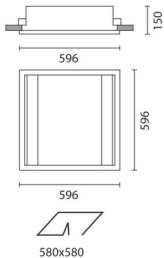

September 2012

Base lighting - Recessed luminaire with solid cover plates and digital dimmable electronic control gear DALI TC-L2x55W

Product code:

3630

Technical description:

Recessed luminaire for TC-L compact fluorescent lamps. White-finished sheet-steel body, white-painted sheet-steel cover plate. The lined aluminium reflector ensures an excellent distribution of the luminous flow. Simplified maintenance. The cover plates can be removed without tools to change the lamp.

Installation:

Installation on grids of 600 mm modular false ceiling panels. Optional square steel brackets are available for installation in false ceilings without visible grid (installed from below). Installation hole dimensions 580x580 mm.

Dimension:

596x596mm H =150mm

Colour:

White (01)

Weight [Kg]:

6,9

Mounting:

Ceiling recessed

Wiring:

Control gear contained inside the fitting, for TC-L compact fluorescent lamps, with DALI dimmable ballast provided with switch-dim: possible regulation also with ordinary push-button.