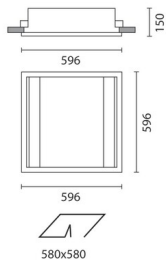

September 2012

Base lighting - Recessed luminaire with solid cover plates and electronic control gear TC-L 2x55W

Product code:

3604

Technical description:

Recessed luminaire for TC-L compact fluorescent lamps. White-finished sheet-steel body, white-painted sheet-steel cover plate. The lined aluminium reflector ensures an excellent distribution of the luminous flow. Simplified maintenance. The cover plates can be removed without tools to change the lamp.

Installation:

Installation on grids of 600 mm modular false ceiling panels. Optional square steel brackets are available for installation in false ceilings without visible grid (installed from below). Installation hole dimensions 580x580 mm.

Dimension:

596x596mm H =150mm

Colour:

White (01)

Weight [Kg]:

6,9

Mounting:

Ceiling recessed

Wiring:

Control gear contained inside the fitting, for TC-L compact fluorescent lamps, with electronic ballast.