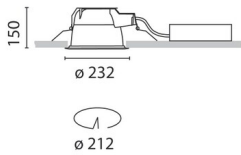

September 2012

Sistema Comfort FL - Recessed fitting complete with digital dimmable electronic (DALI) control gear 2 x 26 W TC-DEL

Product code:

3588

Technical description:

Recessed fitting designed to use compact fluorescent lamps. The optical assembly is made of self-extinguishing thermoplastic material. The painted steel top plate acts as a heat dissipater, consequently optimising performance levels and ensuring outputs of up to 49%. The optical assembly is designed for installation in public environments and features surfaces made with inflammable materials. The fitting is installed by means of special fastening springs, which guarantee excellent anchoring to false ceilings ranging from 1 to 25 mm in thickness. The component-holding box is already wired and fitted with a luminous element.

Installation:

Recessed with 212-mm diameter holes.

Dimension:

D= 232 mm h= 150 mm

Colour:

White/Aluminium (39)

Mounting:

Ceiling recessed

Wiring:

Digital dimmable electronic (DALI) control gear. Occupies 1 DALI address.