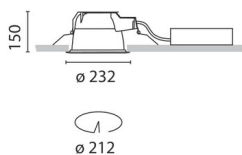

## Sistema Comfort FL - Recessed fitting complete with digital dimmable electronic (DALI) control gear 2 x 18 W TC-DEL

---

**Product code:**

3587

---

**Technical description:**

Recessed fitting designed to use compact fluorescent lamps. The optical assembly is made of self-extinguishing thermoplastic material. The painted steel top plate acts as a heat dissipater, consequently optimising performance levels and ensuring outputs of up to 80%. The optical assembly is designed for installation in public environments and features surfaces made with inflammable materials. The fitting is installed by means of special fastening springs, which guarantee excellent anchoring to false ceilings ranging from 1 to 25 mm in thickness. The component-holding box is already wired and fitted with a luminous element.

---

**Installation:**

Recessed with 212-mm diameter holes.

---

**Dimension:**

D= 232 mm h= 150 mm

---

**Colour:**

White/Aluminium (39)

---

**Mounting:**

Ceiling recessed

---

**Wiring:**

Digital dimmable electronic (DALI) control gear. Occupies 1 DALI address.

Complies with EN605981 and pertinent regulations