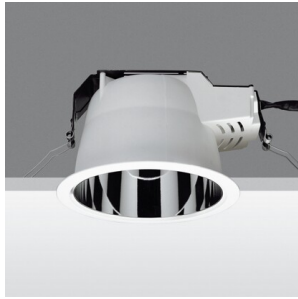

September 2012

Sistema Comfort FL - Recessed fitting complete with digital dimmable electronic (DALI) control gear 26 W TC-DEL

Product code:

3586

Technical description:

Recessed fitting designed to use compact fluorescent lamps. The optical assembly is made of self-extinguishing thermoplastic material. The painted steel top plate acts as a heat dissipater, consequently optimising performance levels and ensuring outputs of up to 80%. The optical assembly is designed for installation in public environments and features surfaces made with inflammable materials. The fitting is installed by means of special fastening springs, which guarantee excellent anchoring to false ceilings ranging from 1 to 25 mm in thickness. The component-holding box is already wired and fitted with a luminous element.

Installation:

Recessed with 212-mm diameter holes.

Dimension:

D= 232 mm h= 150 mm

Colour:

White/Aluminium (39)

Mounting:

Ceiling recessed

Wiring:

Digital dimmable electronic (DALI) control gear. Occupies 1 DALI address.

Complies with EN605981 and pertinent regulations