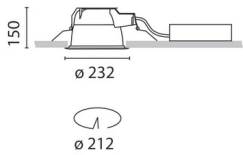

September 2012

Sistema Comfort FL - Recessed fitting complete with digital dimmable electronic (DALI) control gear 26 W TC-DEL

Product code:

3586

Technical description:

Recessed fitting designed to use compact fluorescent lamps. The optical assembly is made of self-extinguishing thermoplastic material. The painted steel top plate acts as a heat dissipater, consequently optimising performance levels and ensuring outputs of up to 80%. The optical assembly is designed for installation in public environments and features surfaces made with inflammable materials. The fitting is installed by means of special fastening springs, which guarantee excellent anchoring to false ceilings ranging from 1 to 25 mm in thickness. The component-holding box is already wired and fitted with a luminous element.

Installation:

Recessed with 212-mm diameter holes.

Dimension:

D= 232 mm h= 150 mm

Colour:

White/Aluminium (39)

Mounting:

Ceiling recessed

Wiring:

Digital dimmable electronic (DALI) control gear. Occupies 1 DALI address.