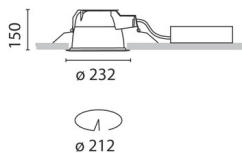

September 2012

Sistema Comfort FL - Recessed fitting complete with analog dimmable electronic (1-10V) control gear 2 x 32 W TC-TEL
Attention! Code out of production

Product code:

3584

Technical description:

Recessed fitting designed to use compact fluorescent lamps. The optical assembly is made of self-extinguishing thermoplastic material. The painted steel top plate acts as a heat dissipater, consequently optimising performance levels and ensuring outputs of up to 80%. The optical assembly is designed for installation in public environments and features surfaces made with inflammable materials. The fitting is installed by means of special fastening springs, which guarantee excellent anchoring to false ceilings ranging from 1 to 25 mm in thickness. The component-holding box is already wired and fitted with a luminous element.

Installation:

Recessed with 212-mm diameter holes.

Dimension:

D= 232 mm h= 150 mm

Colour:

White/Aluminium (39)

Mounting:

Ceiling recessed

Wiring:

Analog dimmable electronic (1-10V) control gear.