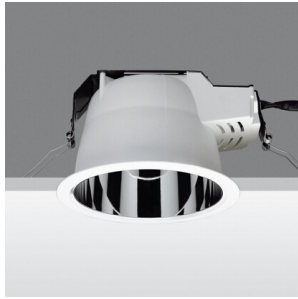

September 2012

Sistema Comfort FL - Recessed fitting complete with analog dimmable electronic (1-10V) control gear 2 x 26 W TC-DEL
Attention! Code out of production

Product code:
3581

Technical description:

Recessed fitting designed to use compact fluorescent lamps. The optical assembly is made of self-extinguishing thermoplastic material. The painted steel top plate acts as a heat dissipater, consequently optimising performance levels and ensuring outputs of up to 80%. The optical assembly is designed for installation in public environments and features surfaces made with inflammable materials. The fitting is installed by means of special fastening springs, which guarantee excellent anchoring to false ceilings ranging from 1 to 25 mm in thickness. The component-holding box is already wired and fitted with a luminous element.

Installation:

Recessed with 212-mm diameter holes.

Dimension:

D= 232 mm h= 150 mm

Colour:

White/Aluminium (39)

Mounting:

Ceiling recessed

Wiring:

Analog dimmable electronic (1-10V) control gear.

Complies with EN605981 and pertinent regulations