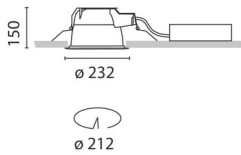

September 2012

Sistema Comfort FL - Recessed fitting complete with analog dimmable electronic (1-10V) control gear 2 x 18 W TC-DEL
Attention! Code out of production

Product code:
3580

Technical description:

Recessed fitting designed to use compact fluorescent lamps. The optical assembly is made of self-extinguishing thermoplastic material. The painted steel top plate acts as a heat dissipater, consequently optimising performance levels and ensuring outputs of up to 80%. The optical assembly is designed for installation in public environments and features surfaces made with inflammable materials. The fitting is installed by means of special fastening springs, which guarantee excellent anchoring to false ceilings ranging from 1 to 25 mm in thickness. The component-holding box is already wired and fitted with a luminous element.

Installation:

Recessed with 212-mm diameter holes.

Dimension:

D= 232 mm h= 150 mm

Colour:

White/Aluminium (39)

Mounting:

Ceiling recessed

Wiring:

Analog dimmable electronic (1-10V) control gear.