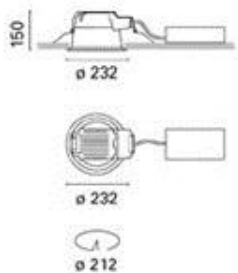

September 2012

IGZSistema Comfort FL - Recessed fitting complete with analog dimmable electronic (1-10V) control gear 26 W TC-DEL
Attention! Code out of production

Product code:

3579

Technical description:

Recessed fitting designed to use compact fluorescent lamps. The optical assembly is made of self-extinguishing thermoplastic material. The painted steel top plate acts as a heat dissipater, consequently optimising performance levels and ensuring outputs of up to 80%. The optical assembly is designed for installation in public environments and features surfaces made with inflammable materials. The fitting is installed by means of special fastening springs, which guarantee excellent anchoring to false ceilings ranging from 1 to 25 mm in thickness. The component-holding box is already wired and fitted with a luminous element.

Installation:

Recessed with 212-mm diameter holes.

Dimension:

D= 232 mm h= 150 mm

Colour:

White/Aluminium (39)

Mounting:

Ceiling recessed

Wiring:

Analog dimmable electronic (1-10V) control gear.

Complies with EN605981 and pertinent regulations