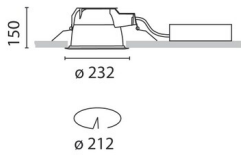

September 2012

Sistema Comfort FL - Recessed fitting complete with electronic control gear 2x32 W TC-TEL

Product code:

3577

Technical description:

Recessed fitting designed to use compact fluorescent lamps. The optical assembly is made of self-extinguishing thermoplastic material. The painted steel top plate acts as a heat dissipater, consequently optimising performance levels and ensuring outputs of up to 49%. The optical assembly is designed for installation in public environments and features surfaces made with inflammable materials. The fitting is installed by means of special fastening springs, which guarantee excellent anchoring to false ceilings ranging from 1 to 25 mm in thickness. The component-holding box is already wired and fitted with a luminous element.

Installation:

Recessed with 212-mm diameter holes.

Dimension:

D= 232 mm h= 150 mm

Colour:

White/Aluminium (39)

Mounting:

Ceiling recessed

Wiring:

Electronic control gear.