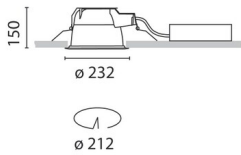

September 2012

Sistema Comfort FL - Recessed fitting complete with electronic control gear 2x26 W TC-DEL

Product code:

3574

Technical description:

Recessed fitting designed to use compact fluorescent lamps. The optical assembly is made of self-extinguishing thermoplastic material. The painted steel top plate acts as a heat dissipater, consequently optimising performance levels and ensuring outputs of up to 49%. The optical assembly is designed for installation in public environments and features surfaces made with inflammable materials. The fitting is installed by means of special fastening springs, which guarantee excellent anchoring to false ceilings ranging from 1 to 25 mm in thickness. The component-holding box is already wired and fitted with a luminous element.

Installation:

Recessed with 212-mm diameter holes.

Dimension:

D= 232 mm h= 150 mm

Colour:

White/Aluminium (39)

Mounting:

Ceiling recessed

Wiring:

Electronic control gear.