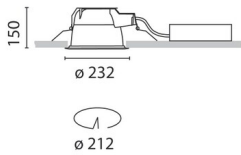

## Sistema Comfort FL - Recessed fitting complete with electronic control gear 2x18 W TC-DEL

---

**Product code:**

3573

---

**Technical description:**

Recessed fitting designed to use compact fluorescent lamps. The optical assembly is made of self-extinguishing thermoplastic material. The painted steel top plate acts as a heat dissipater, consequently optimising performance levels and ensuring outputs of up to 80%. The optical assembly is designed for installation in public environments and features surfaces made with inflammable materials. The fitting is installed by means of special fastening springs, which guarantee excellent anchoring to false ceilings ranging from 1 to 25 mm in thickness. The component-holding box is already wired and fitted with a luminous element.

---

**Installation:**

Recessed with 212-mm diameter holes.

---

**Dimension:**

D= 232 mm h= 150 mm

---

**Colour:**

White/Aluminium (39)

---

**Mounting:**

Ceiling recessed

---

**Wiring:**

Electronic control gear.

---