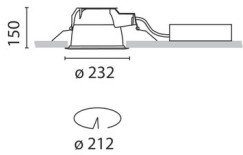

September 2012

Sistema Comfort FL - Recessed fitting complete with electronic control gear 2x13 W TC-DEL

Product code:

3572

Technical description:

Recessed fitting designed to use compact fluorescent lamps. The optical assembly is made of self-extinguishing thermoplastic material. The painted steel top plate acts as a heat dissipater, consequently optimising performance levels and ensuring outputs of up to 80%. The optical assembly is designed for installation in public environments and features surfaces made with inflammable materials. The fitting is installed by means of special fastening springs, which guarantee excellent anchoring to false ceilings ranging from 1 to 25 mm in thickness. The component-holding box is already wired and fitted with a luminous element.

Installation:

Recessed with 212-mm diameter holes.

Dimension:

D= 232 mm h= 150 mm

Colour:

White/Aluminium (39)

Mounting:

Ceiling recessed

Wiring:

Electronic control gear.