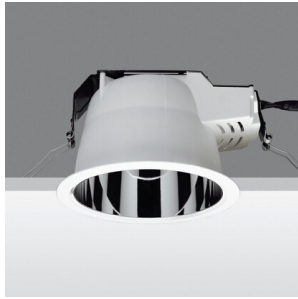

September 2012

Sistema Comfort FL - Recessed fitting complete with electronic control gear 2x13 W TC-DEL

Product code:

3572

Technical description:

Recessed fitting designed to use compact fluorescent lamps. The optical assembly is made of self-extinguishing thermoplastic material. The painted steel top plate acts as a heat dissipater, consequently optimising performance levels and ensuring outputs of up to 80%. The optical assembly is designed for installation in public environments and features surfaces made with inflammable materials. The fitting is installed by means of special fastening springs, which guarantee excellent anchoring to false ceilings ranging from 1 to 25 mm in thickness. The component-holding box is already wired and fitted with a luminous element.

Installation:

Recessed with 212-mm diameter holes.

Dimension:

D= 232 mm h= 150 mm

Colour:

White/Aluminium (39)

Mounting:

Ceiling recessed

Wiring:

Electronic control gear.

Complies with EN605981 and pertinent regulations