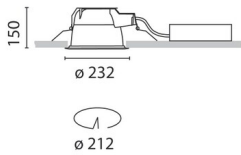

## Sistema Comfort FL - Recessed fitting complete with electronic control gear 18 W TC-DEL

---

**Product code:**

3570

---

**Technical description:**

Recessed fitting designed to use compact fluorescent lamps. The optical assembly is made of self-extinguishing thermoplastic material. The painted steel top plate acts as a heat dissipater, consequently optimising performance levels and ensuring outputs of up to 80%. The optical assembly is designed for installation in public environments and features surfaces made with inflammable materials. The fitting is installed by means of special fastening springs, which guarantee excellent anchoring to false ceilings ranging from 1 to 25 mm in thickness. The component-holding box is already wired and fitted with a luminous element.

---

**Installation:**

Recessed with 212-mm diameter holes.

---

**Dimension:**

D= 232 mm h= 150 mm

---

**Colour:**

White/Aluminium (39)

---

**Mounting:**

Ceiling recessed

---

**Wiring:**

Phased electronic control gear.

---