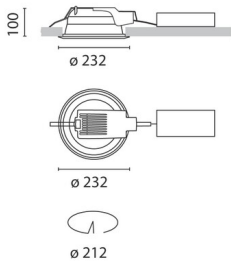

September 2012

Sistema Easy FL - Recessed fitting complete with digital dimmable electronic (DALI) control gear 2x32 W TC-TEL

Product code:

3349

Technical description:

Recessed fitting designed to use compact fluorescent lamps. The optical assembly is made of self-extinguishing thermoplastic material. The painted steel top plate acts as a heat dissipater, consequently optimising performance levels and ensuring outputs of up to 80%. The optical assembly is designed for installation in public environments and features surfaces made with inflammable materials. The fitting is installed by means of special fastening springs, which guarantee excellent anchoring to false ceilings ranging from 1 to 25 mm in thickness. The component-holding box is already wired and fitted with a luminous element.

Installation:

Recessed with 212-mm diameter holes.

Dimension:

D= 232 mm h= 100 mm

Colour:

White/Aluminium (39)

Mounting:

Ceiling recessed

Wiring:

Digital dimmable electronic (DALI) control gear. Occupies 1 DALI address.

Complies with EN605981 and pertinent regulations