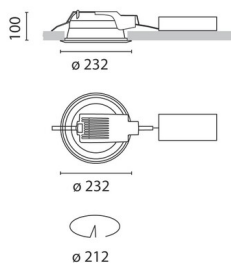

September 2012

**Sistema Easy FL - Recessed fitting complete with digital dimmable electronic (DALI) control gear 42 W TC-TEL (HIGH EFFICIENCY FIXTURE)****Product code:**

3348

**Technical description:**

Recessed fitting designed to use compact fluorescent lamps. The optical assembly is made of self-extinguishing thermoplastic material. The painted steel top plate acts as a heat dissipater, consequently optimising performance levels and ensuring outputs of up to 80%. The optical assembly is designed for installation in public environments and features surfaces made with inflammable materials. The fitting is installed by means of special fastening springs, which guarantee excellent anchoring to false ceilings ranging from 1 to 25 mm in thickness. The component-holding box is already wired and fitted with a luminous element.

**Installation:**

Recessed with 212-mm diameter holes.

**Dimension:**

D= 232 mm h= 100 mm

**Colour:**

White/Aluminium (39)

**Mounting:**

Ceiling recessed

**Wiring:**

Digital dimmable electronic (DALI) control gear. Occupies 1 DALI address.

**Notes:**

With high-efficiency reflector

Complies with EN605981 and pertinent regulations