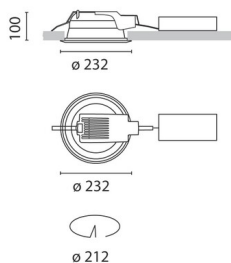

September 2012

Sistema Easy FL - Recessed fitting complete with digital dimmable electronic (DALI) control gear 32 W TC-TEL (HIGH EFFICIENCY FIXTURE)**Product code:**
3347**Technical description:**

Recessed fitting designed to use compact fluorescent lamps. The optical assembly is made of self-extinguishing thermoplastic material. The painted steel top plate acts as a heat dissipater, consequently optimising performance levels and ensuring outputs of up to 80%. The optical assembly is designed for installation in public environments and features surfaces made with inflammable materials. The fitting is installed by means of special fastening springs, which guarantee excellent anchoring to false ceilings ranging from 1 to 25 mm in thickness. The component-holding box is already wired and fitted with a luminous element.

Installation:

Recessed with 212-mm diameter holes.

Dimension:

D= 232 mm h= 100 mm

Colour:

White/Aluminium (39)

Mounting:

Ceiling recessed

Wiring:

Digital dimmable electronic (DALI) control gear. Occupies 1 DALI address.

Notes:

With high-efficiency reflector

Complies with EN605981 and pertinent regulations