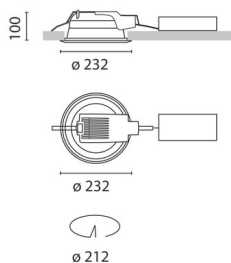

September 2012

Sistema Easy FL - Recessed fitting complete with digital dimmable electronic (DALI) control gear 2x26 W TC-DEL (HIGH EFFICIENCY FIXTURE)**Product code:**

3346

Technical description:

Recessed fitting designed to use compact fluorescent lamps. The optical assembly is made of self-extinguishing thermoplastic material. The painted steel top plate acts as a heat dissipater, consequently optimising performance levels and ensuring outputs of up to 80%. The optical assembly is designed for installation in public environments and features surfaces made with inflammable materials. The fitting is installed by means of special fastening springs, which guarantee excellent anchoring to false ceilings ranging from 1 to 25 mm in thickness. The component-holding box is already wired and fitted with a luminous element.

Installation:

Recessed with 212-mm diameter holes.

Dimension:

D= 232 mm h= 100 mm

Colour:

White/Aluminium (39)

Mounting:

Ceiling recessed

Wiring:

Digital dimmable electronic (DALI) control gear. Occupies 1 DALI address.

Notes:

With high-efficiency reflector

Complies with EN605981 and pertinent regulations