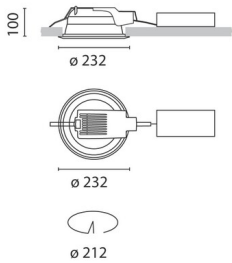

September 2012

Sistema Easy FL - Recessed fitting complete with electronic control gear 2x32 W TC-TEL

Product code:

3314

Technical description:

Recessed fitting designed to use compact fluorescent lamps. The optical assembly is made of self-extinguishing thermoplastic material. The painted steel top plate acts as a heat dissipater, consequently optimising performance levels and ensuring outputs of up to 80%. The optical assembly is designed for installation in public environments and features surfaces made with inflammable materials. The fitting is installed by means of special fastening springs, which guarantee excellent anchoring to false ceilings ranging from 1 to 25 mm in thickness. The component-holding box is already wired and fitted with a luminous element.

Installation:

Recessed with 212-mm diameter holes.

Dimension:

D= 232 mm h= 100 mm

Colour:

Grey/White (B5)

Mounting:

Ceiling recessed

Wiring:

Electronic control gear.

Complies with EN605981 and pertinent regulations