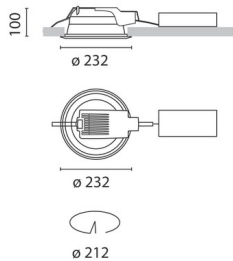

September 2012

Sistema Easy FL - Recessed fitting complete with electronic control gear 26 W TC-DEL

Product code:

3309

Technical description:

Recessed fitting designed to use compact fluorescent lamps. The optical assembly is made of self-extinguishing thermoplastic material. The painted steel top plate acts as a heat dissipater, consequently optimising performance levels and ensuring outputs of up to 80%. The optical assembly is designed for installation in public environments and features surfaces made with inflammable materials. The fitting is installed by means of special fastening springs, which guarantee excellent anchoring to false ceilings ranging from 1 to 25 mm in thickness. The component-holding box is already wired and fitted with a luminous element.

Installation:

Recessed with 212-mm diameter holes.

Dimension:

D= 232 mm h= 100 mm

Colour:

Grey/White (B5)

Mounting:

Ceiling recessed

Wiring:

Electronic control gear.

Complies with EN605981 and pertinent regulations