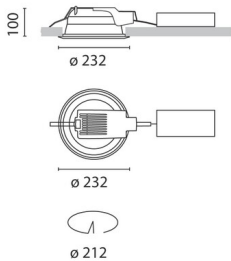

September 2012

Sistema Easy FL - Recessed fitting complete with electronic control gear 32 W TC-TEL (HIGH EFFICIENCY FIXTURE)**Product code:**

3305

Technical description:

Recessed fitting designed to use compact fluorescent lamps. The optical assembly is made of self-extinguishing thermoplastic material. The painted steel top plate acts as a heat dissipater, consequently optimising performance levels and ensuring outputs of up to 80%. The optical assembly is designed for installation in public environments and features surfaces made with inflammable materials. The fitting is installed by means of special fastening springs, which guarantee excellent anchoring to false ceilings ranging from 1 to 25 mm in thickness. The component-holding box is already wired and fitted with a luminous element.

Installation:

Recessed with 212-mm diameter holes.

Dimension:

D= 232 mm h= 100 mm

Colour:

White/Aluminium (39)

Mounting:

Ceiling recessed

Wiring:

Electronic control gear.

Notes:

With high-efficiency reflector

Complies with EN605981 and pertinent regulations