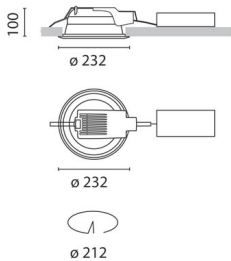

September 2012

Sistema Easy FL - Recessed fitting complete with electronic control gear 2x26 W TC-DEL (HIGH EFFICIENCY FIXTURE)

Product code:

3304

Technical description:

Recessed fitting designed to use compact fluorescent lamps. The optical assembly is made of self-extinguishing thermoplastic material. The painted steel top plate acts as a heat dissipater, consequently optimising performance levels and ensuring outputs of up to 80%. The optical assembly is designed for installation in public environments and features surfaces made with inflammable materials. The fitting is installed by means of special fastening springs, which guarantee excellent anchoring to false ceilings ranging from 1 to 25 mm in thickness. The component-holding box is already wired and fitted with a luminous element.

Installation:

Recessed with 212-mm diameter holes.

Dimension:

D= 232 mm h= 100 mm

Colour:

White/Aluminium (39)

Mounting:

Ceiling recessed

Wiring:

Electronic control gear.

Notes:

With high-efficiency reflector

Complies with EN605981 and pertinent regulations