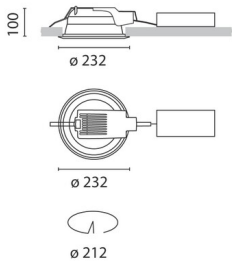

September 2012

Sistema Easy FL - Recessed fitting complete with electronic control gear 26 W TC-DEL

Product code:

3301

Technical description:

Recessed fitting designed to use compact fluorescent lamps. The optical assembly is made of self-extinguishing thermoplastic material. The painted steel top plate acts as a heat dissipater, consequently optimising performance levels and ensuring outputs of up to 80%. The optical assembly is designed for installation in public environments and features surfaces made with inflammable materials. The fitting is installed by means of special fastening springs, which guarantee excellent anchoring to false ceilings ranging from 1 to 25 mm in thickness. The component-holding box is already wired and fitted with a luminous element.

Installation:

Recessed with 212-mm diameter holes.

Dimension:

D= 232 mm h= 100 mm

Colour:

White/Aluminium (39)

Mounting:

Ceiling recessed

Wiring:

Electronic control gear.

Complies with EN605981 and pertinent regulations