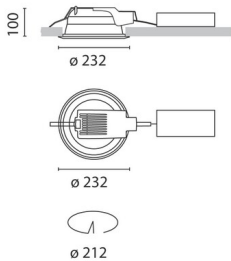

September 2012

Sistema Easy FL - Recessed fitting complete with electronic control gear 2x32 W TC-TEL

Product code:

3298

Technical description:

Recessed fitting designed to use compact fluorescent lamps. The optical assembly is made of self-extinguishing thermoplastic material. The painted steel top plate acts as a heat dissipater, consequently optimising performance levels and ensuring outputs of up to 80%. The optical assembly is designed for installation in public environments and features surfaces made with inflammable materials. The fitting is installed by means of special fastening springs, which guarantee excellent anchoring to false ceilings ranging from 1 to 25 mm in thickness. The component-holding box is already wired and fitted with a luminous element.

Installation:

Recessed with 212-mm diameter holes.

Dimension:

D= 232 mm h= 100 mm

Colour:

White (01)

Mounting:

Ceiling recessed

Wiring:

Electronic control gear.

Complies with EN605981 and pertinent regulations