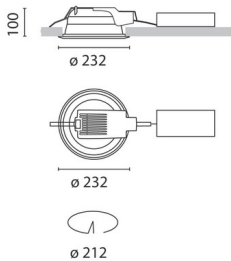

## Sistema Easy FL - Recessed fitting complete with electronic control gear 32 W TC-TEL

---

**Product code:**

3297

---

**Technical description:**

Recessed fitting designed to use compact fluorescent lamps. The optical assembly is made of self-extinguishing thermoplastic material. The painted steel top plate acts as a heat dissipater, consequently optimising performance levels and ensuring outputs of up to 80%. The optical assembly is designed for installation in public environments and features surfaces made with inflammable materials. The fitting is installed by means of special fastening springs, which guarantee excellent anchoring to false ceilings ranging from 1 to 25 mm in thickness. The component-holding box is already wired and fitted with a luminous element.

---

**Installation:**

Recessed with 212-mm diameter holes.

---

**Dimension:**

D= 232 mm h= 100 mm

---

**Colour:**

White (01)

---

**Mounting:**

Ceiling recessed

---

**Wiring:**

Electronic control gear.

---