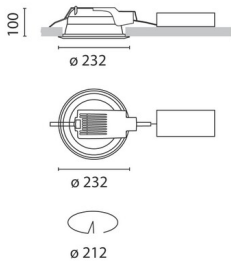

September 2012

Sistema Easy FL - Recessed fitting complete with electronic control gear 2x18 W TC-DEL

Product code:

3295

Technical description:

Recessed fitting designed to use compact fluorescent lamps. The optical assembly is made of self-extinguishing thermoplastic material. The painted steel top plate acts as a heat dissipater, consequently optimising performance levels and ensuring outputs of up to 80%. The optical assembly is designed for installation in public environments and features surfaces made with inflammable materials. The fitting is installed by means of special fastening springs, which guarantee excellent anchoring to false ceilings ranging from 1 to 25 mm in thickness. The component-holding box is already wired and fitted with a luminous element.

Installation:

Recessed with 212-mm diameter holes.

Dimension:

D= 232 mm h= 100 mm

Colour:

White (01)

Mounting:

Ceiling recessed

Wiring:

Electronic control gear.

Complies with EN605981 and pertinent regulations