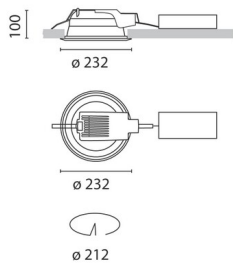

September 2012

Sistema Easy FL - Recessed fitting complete with electronic control gear 26 W TC-DEL

Product code:

3293

Technical description:

Recessed fitting designed to use compact fluorescent lamps. The optical assembly is made of self-extinguishing thermoplastic material. The painted steel top plate acts as a heat dissipater, consequently optimising performance levels and ensuring outputs of up to 80%. The optical assembly is designed for installation in public environments and features surfaces made with inflammable materials. The fitting is installed by means of special fastening springs, which guarantee excellent anchoring to false ceilings ranging from 1 to 25 mm in thickness. The component-holding box is already wired and fitted with a luminous element.

Installation:

Recessed with 212-mm diameter holes.

Dimension:

D= 232 mm h= 100 mm

Colour:

White (01)

Mounting:

Ceiling recessed

Wiring:

Electronic control gear.

Complies with EN605981 and pertinent regulations